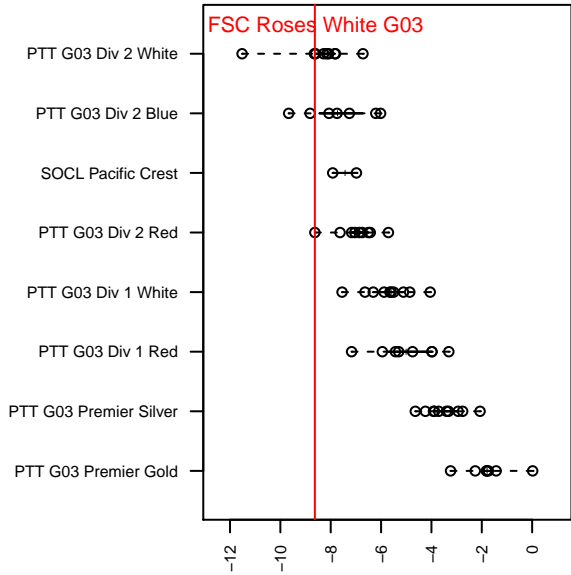

FSC Roses White G03

, OR
 G03 total strength=262
 attack=0.12 defense=0.2
 fall league = PTT G03 Div 2 Red
 spr league = Spr OYS G03 Div 2 White

alt names used:
 FSC Roses 03G White
 FSC Roses 03G White

Venues played:
 2015 PTT G03 Division 2 Red
 2015 Spr OYS G03 Division 2 White

FSC Roses White G03
 Dots are actual minus expected GF (blue circles) and GA (red triangles).
 Blue line is smoothed change in attack strength. Red is smoothed change in defense strength.

**attack and defense variance (black dot)
relative to other teams
and top 10 in region**

**attack and defense rating
relative to others at age
and all opponents in last 13 months**

Performance relative to 13 month average